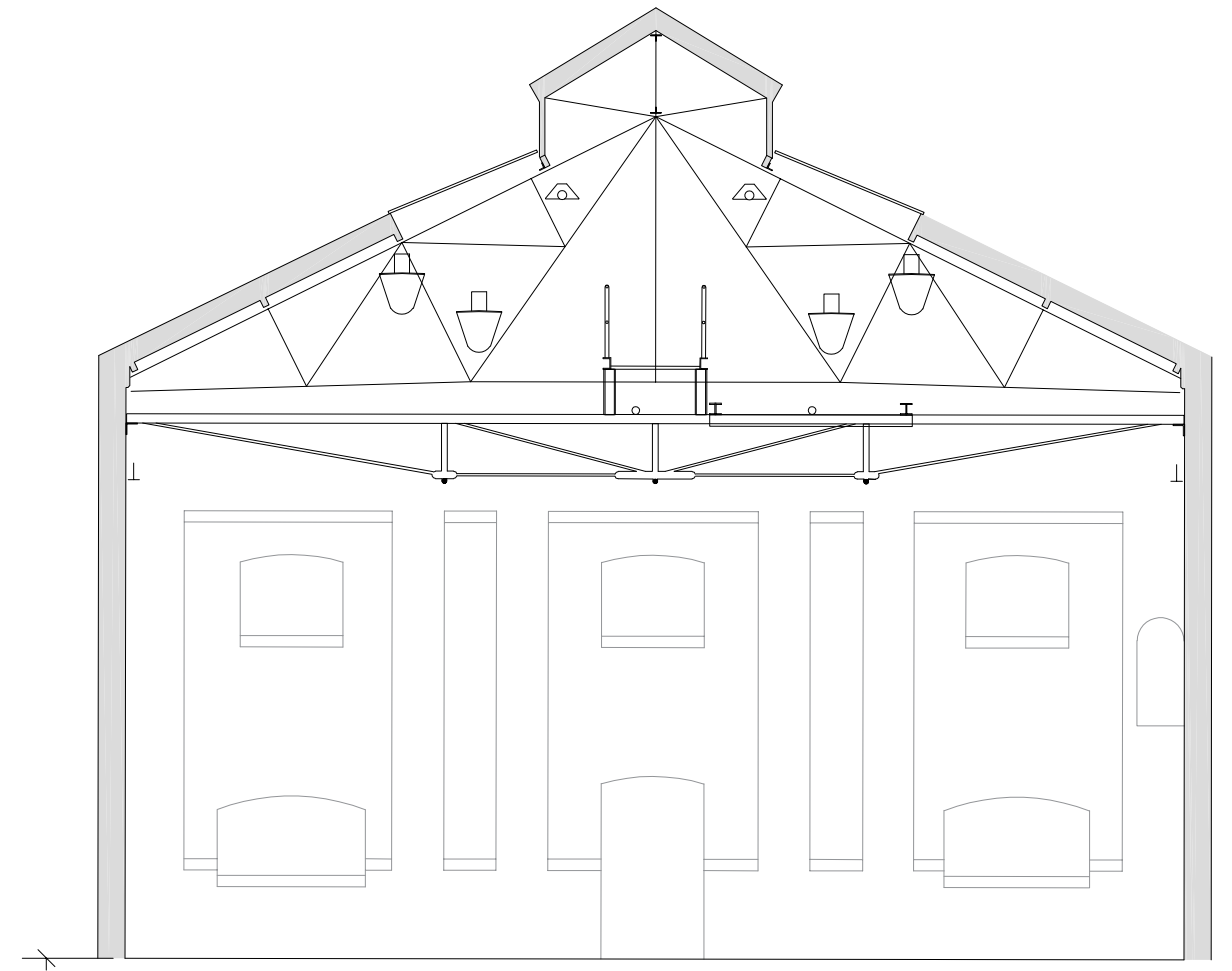

Generating Chamber Section
Facing East

Generating Chamber Elevation
Facing South

13A Socket

Not Available

Emergency Exit

Shoreditch Electric Light Station National Centre for Circus Arts Coronet Street, London, N1 6HD Tel: 020 7613 8258 shoreditchelectric.com	project	date
	drawing title Generating Chamber Section and Elevation	scale 1:100 on A3
		Rev: Nov2019