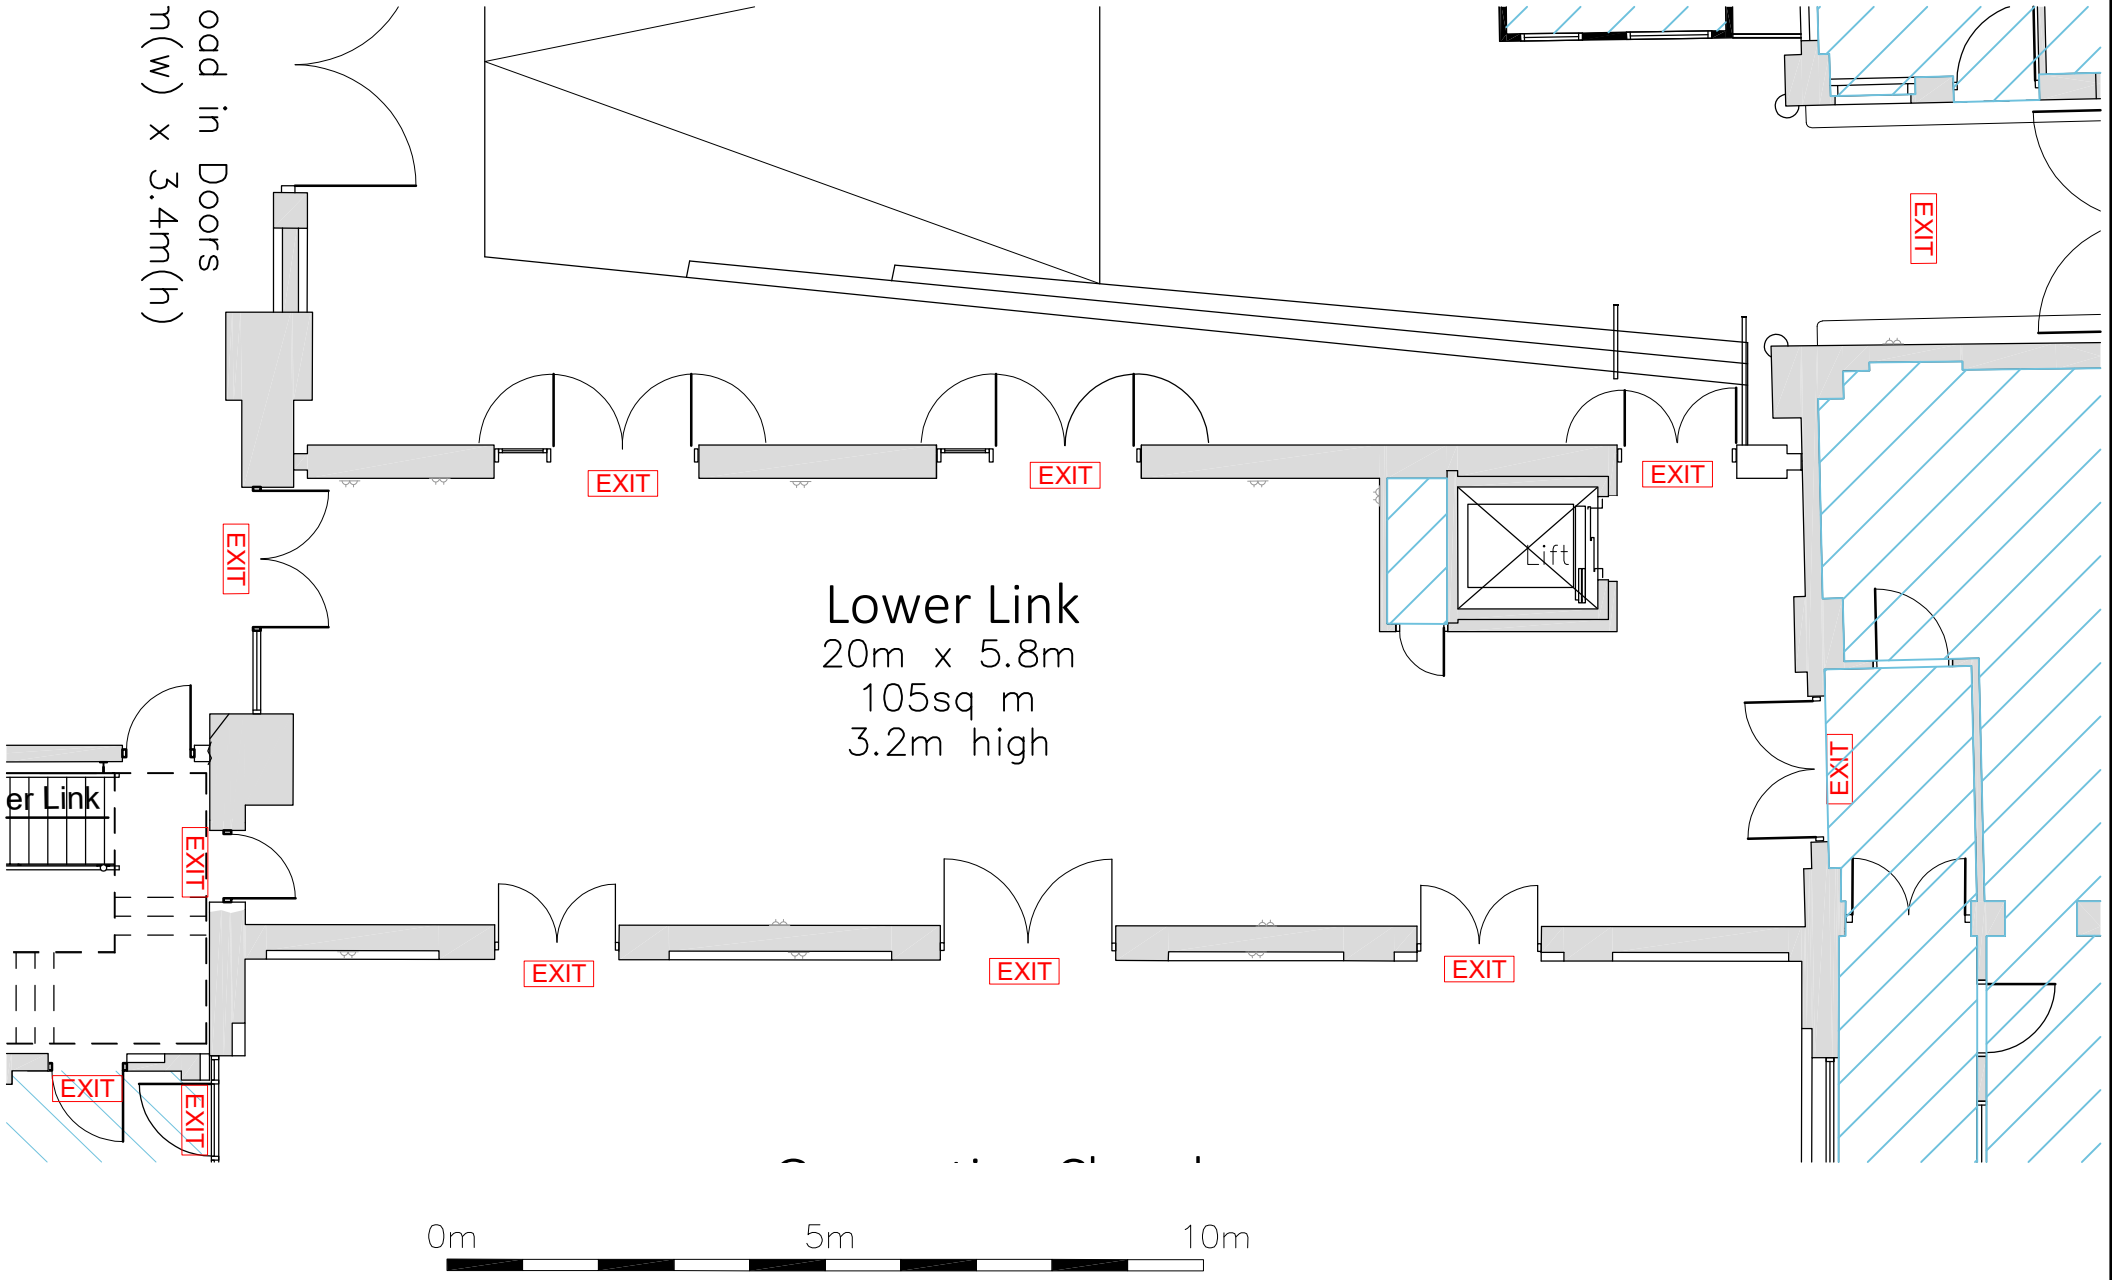

odd in Doors
n(w) x 3.4m(h)

Lower Link
20m x 5.8m
105sq m
3.2m high

-  13A Socket
-  Not Available
-  Emergency Exit

Shoreditch Electric Light Station National Centre for Circus Arts Coronet Street, London, N1 6HD Tel: 020 7613 8258 shoreditchelectric.com	project	date
	scale	1:100 on A4
drawing title		Rev: Nov2019
Lower Link		